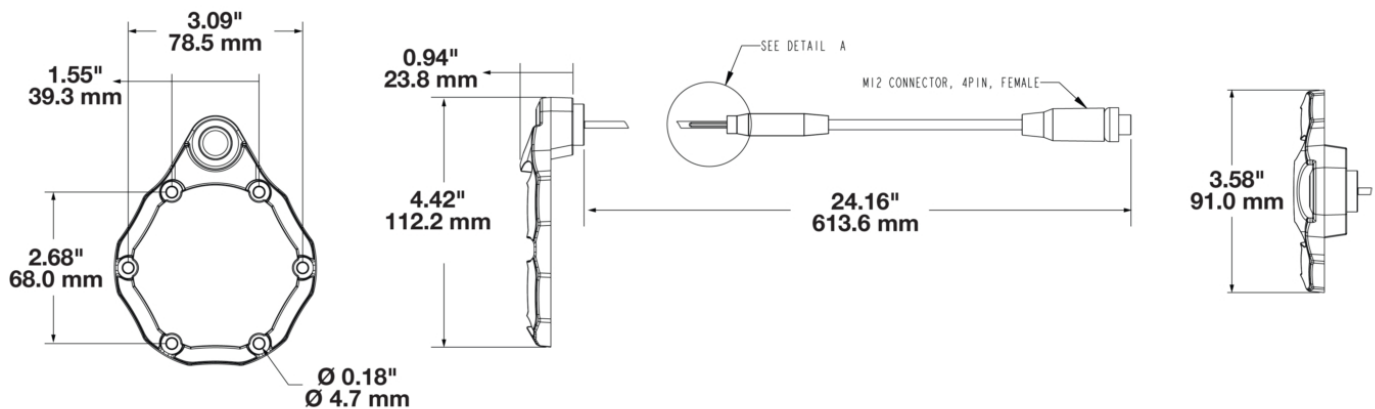

PRODUCT DIMENSIONS

Print date: 2024-08-15

© 2024 J.W. Speaker Corporation • Germantown, WI U.S.A.
www.jwspeaker.com • speaker@jwspeaker.com • 262.251.6660

J.W. SPEAKER
Engineered. Lighting. Solutions.